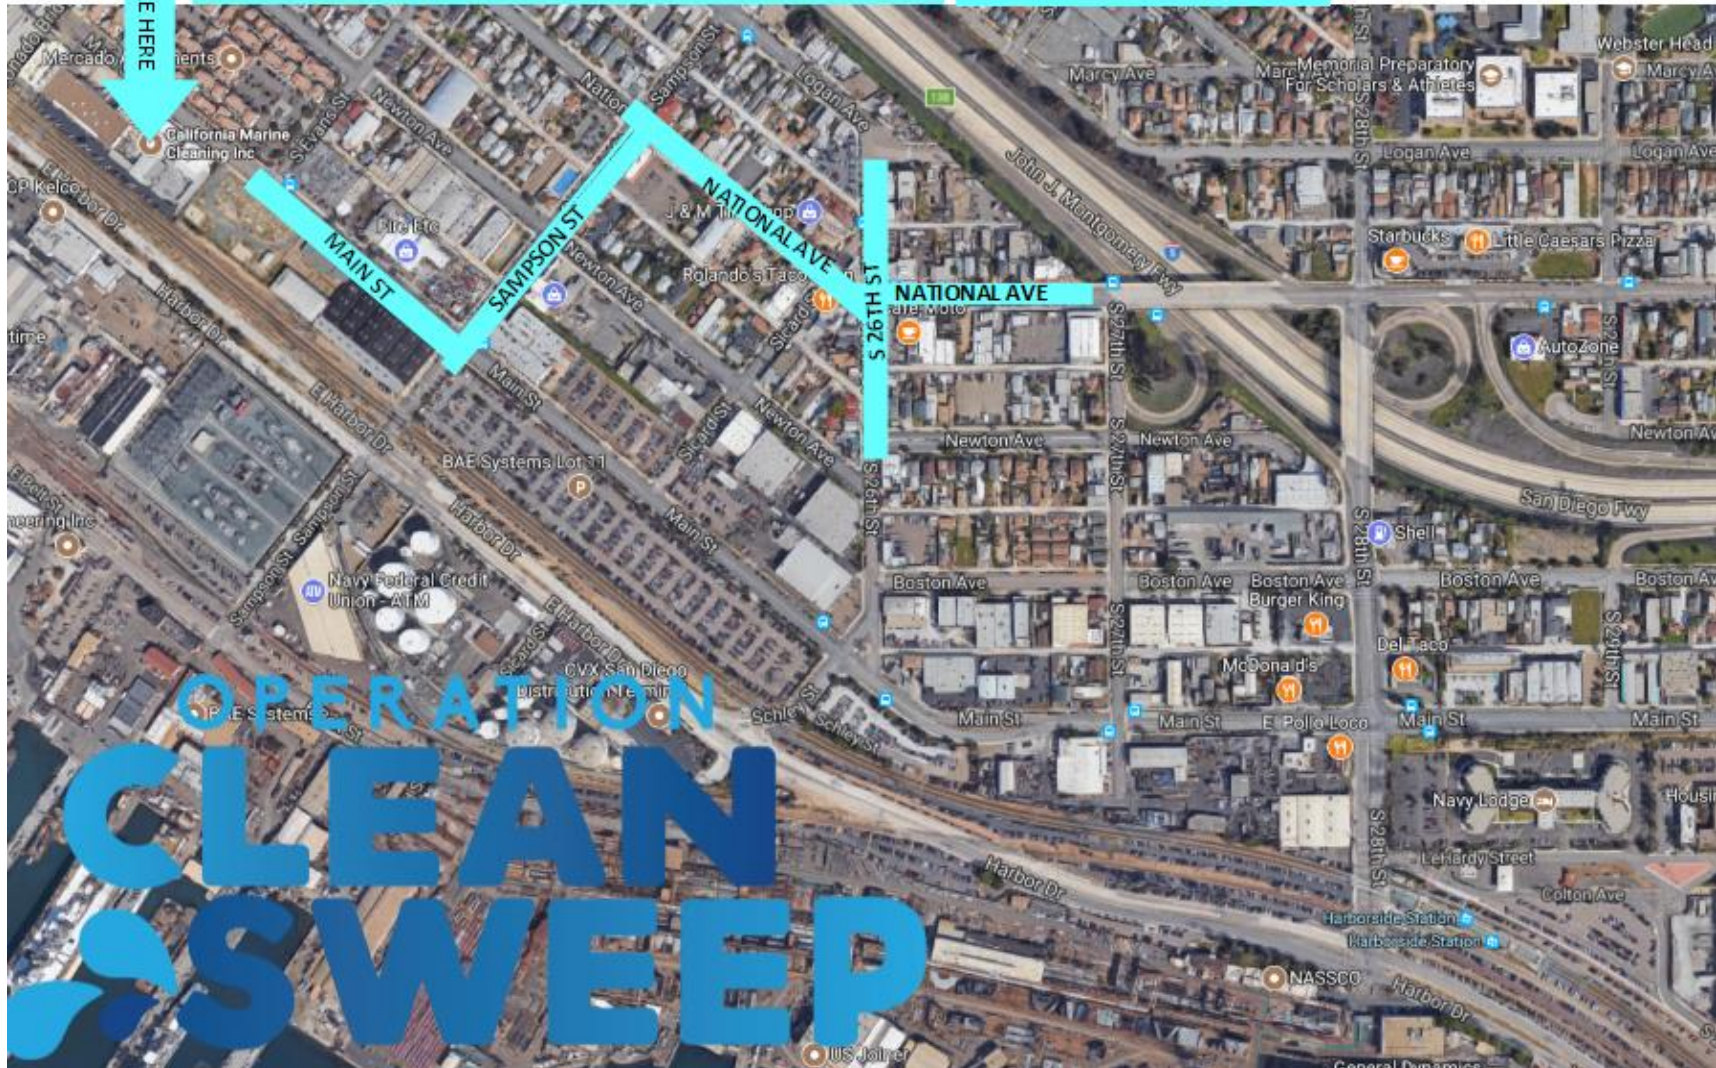

ROUTE 1

KEARNEY AVE & SAMPTON

1.2 Mile (TO & FROM)

40 Volunteers Max

ROUTE 2

1.2 Mile (TO & FROM)

26 TH STREET AND NATIONAL AVE

30 Volunteers Max

YOU ARE HERE

ROUTE 3

1 Mile (TO & FROM)

MAIN STREET AND SICARD STREET

30 Volunteers Max

YOU ARE HERE

ROUTE 4

CESAR E. CHAVEZ PKWY & NATIONAL AVE.

20 Volunteers Max

0.6 Miles (TO & FROM)

ROUTE 5

E BELT ST & SAMPTON ST

1 Mile (TO & FROM)

40 Volunteers Max

YOU ARE HERE

ROUTE 6
NEWTON AVE & SICARD ST.

1 Mile (TO & FROM)
30 Volunteers Max

ROUTE 7

28 TH STREET AND BOSTON AVE

1.6 Mile (TO & FROM)

40 Volunteers Max

YOU ARE HERE