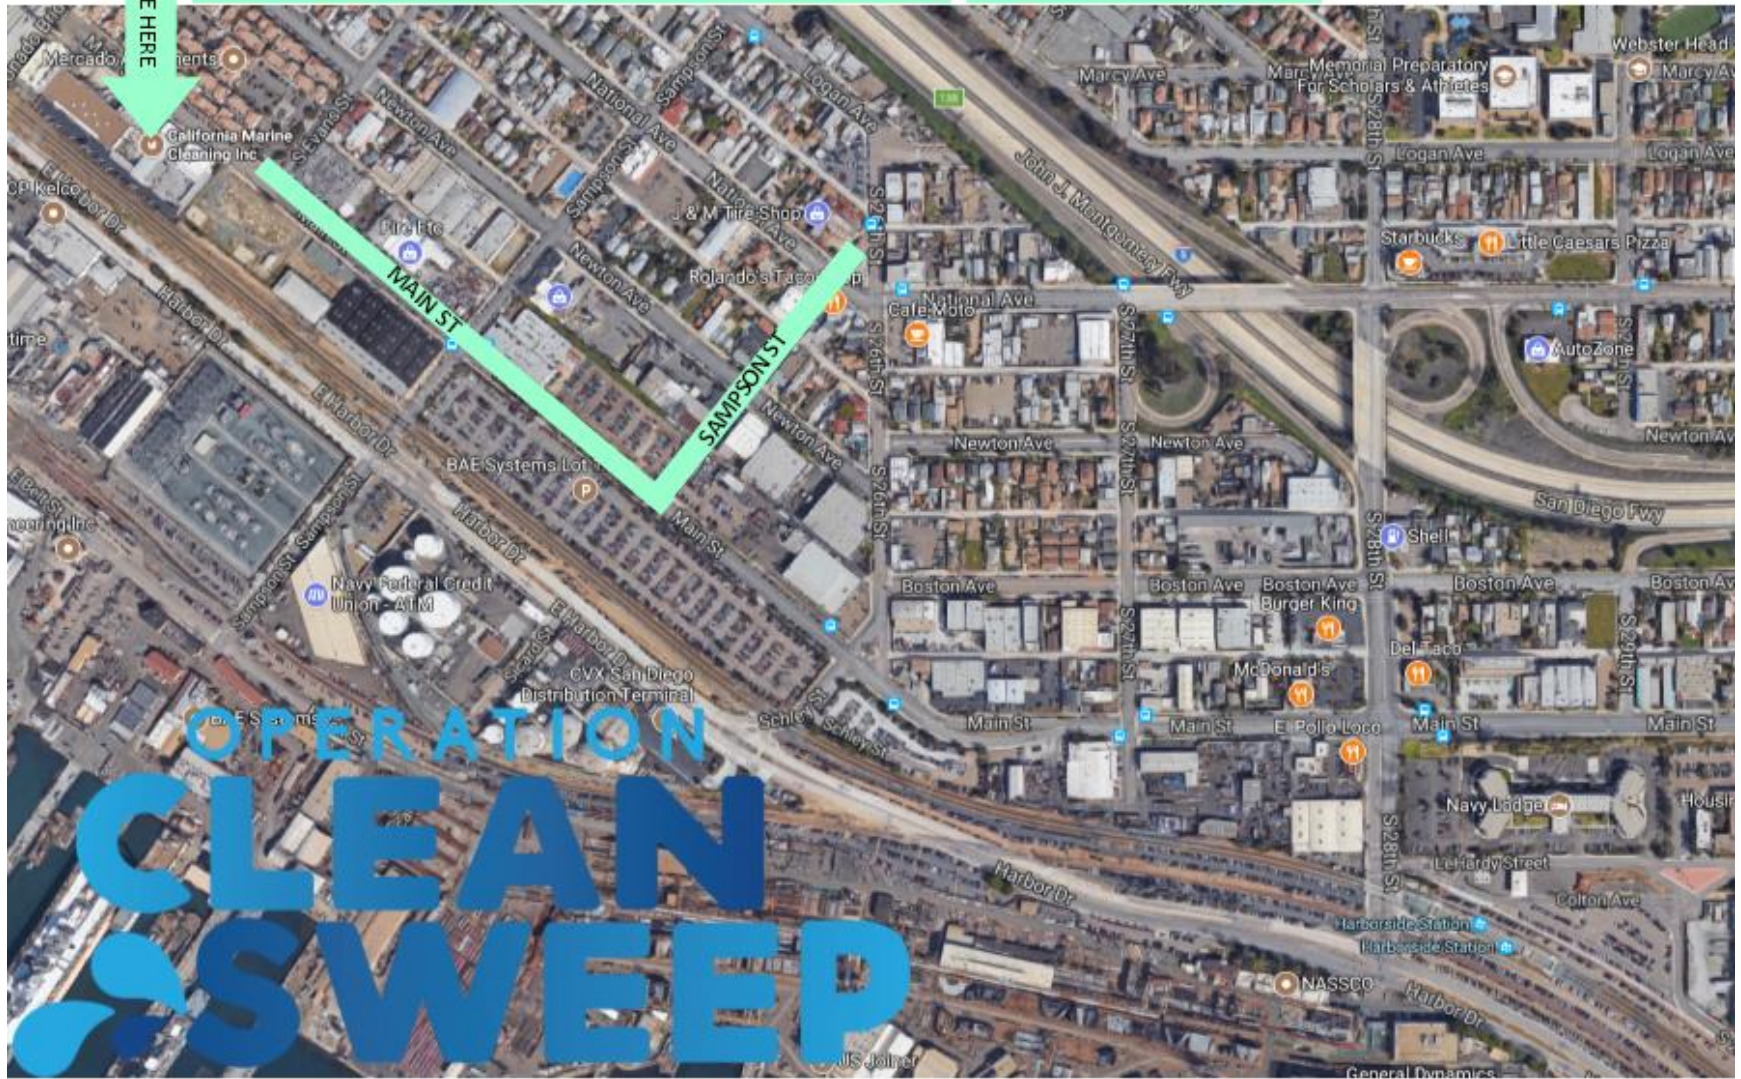

ROUTE 1

KEARNEY AVE & SAMPTON

1.2 Mile (TO & FROM)

40 Volunteers Max

ROUTE 2

1.2 Mile (TO & FROM)

26 TH STREET AND NATIONAL AVE

30 Volunteers Max

YOU ARE HERE

ROUTE 3

1 Mile (TO & FROM)

MAIN STREET AND SICARD STREET

30 Volunteers Max

YOU ARE HERE

ROUTE 4

CESAR E. CHAVEZ PKWY & NATIONAL AVE.

20 Volunteers Max

0.6 Miles (TO & FROM)

ROUTE 5

E BELT ST & SAMPTON ST

1 Mile (TO & FROM)

40 Volunteers Max

YOU ARE HERE

ROUTE 6
NEWTON AVE & SICARD ST.

1 Mile (TO & FROM)
30 Volunteers Max

ROUTE 7

28 TH STREET AND BOSTON AVE

1.6 Mile (TO & FROM)

40 Volunteers Max

YOU ARE HERE