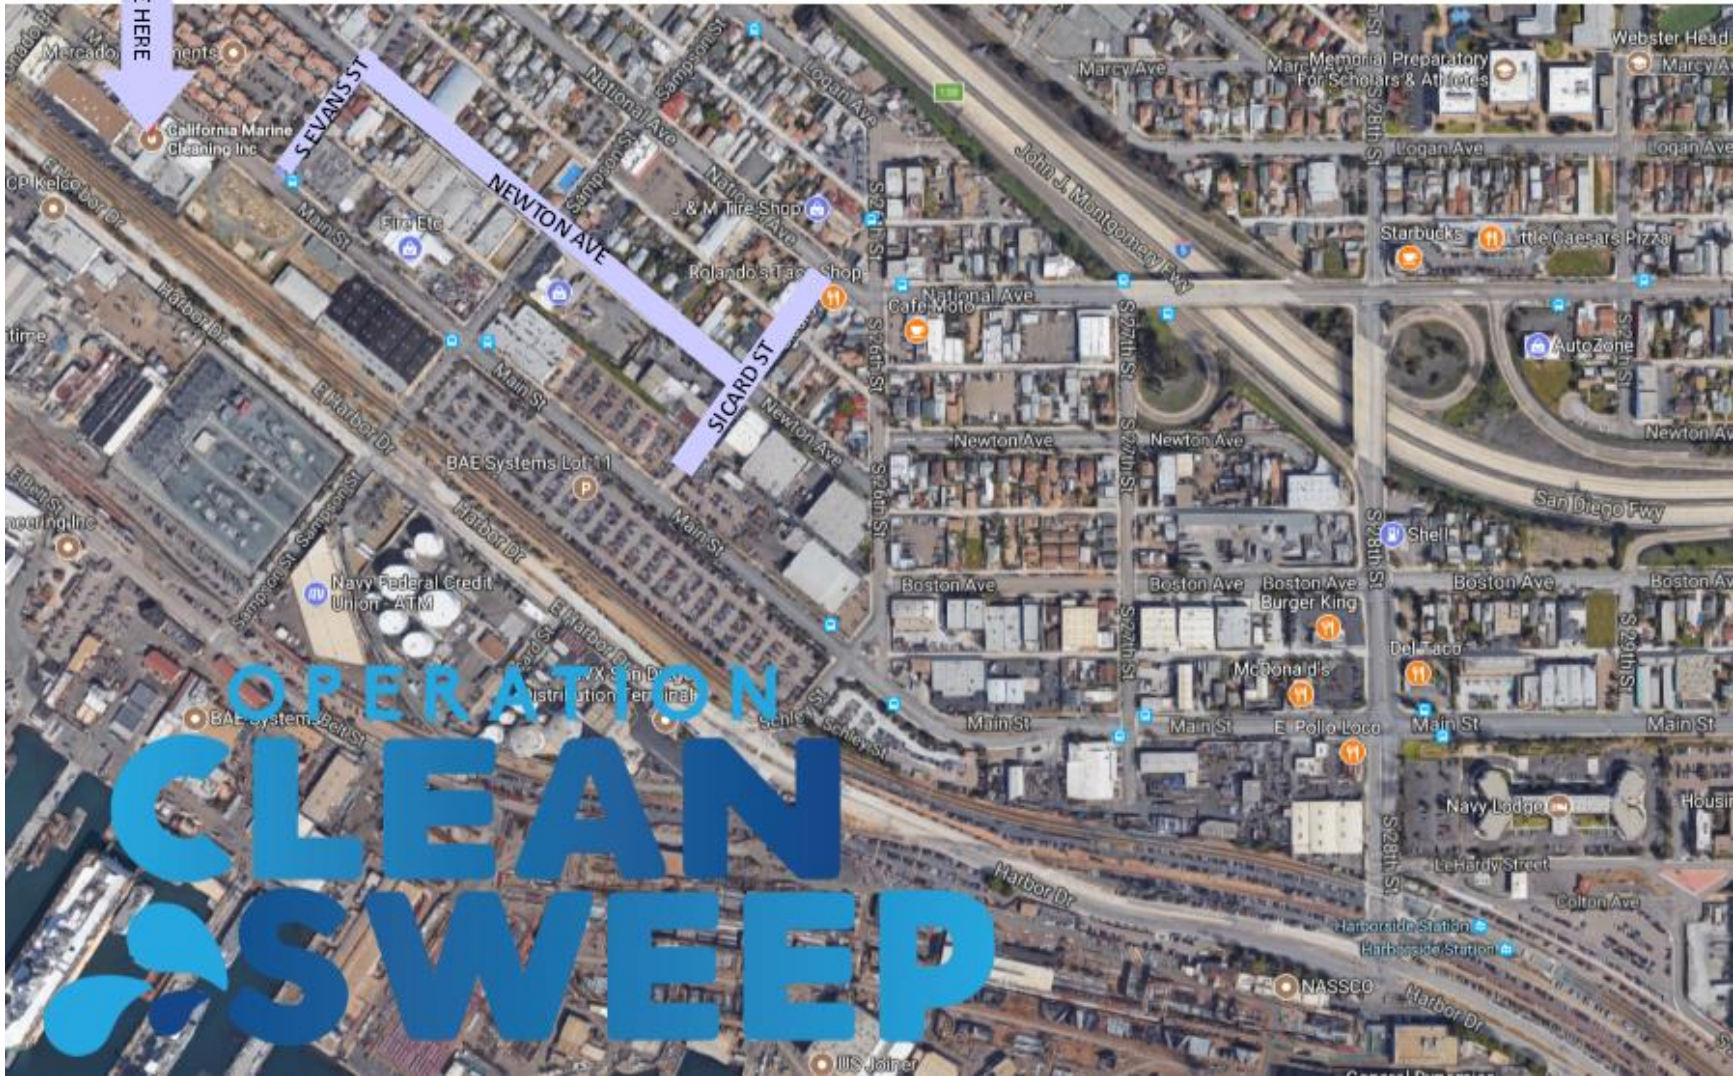

YOU ARE HERE

ROUTE 3

1 Mile (TO & FROM)

MAIN STREET AND SICARD STREET

30 Volunteers Max

YOU ARE HERE

ROUTE 4

CESAR E. CHAVEZ PKWY & NATIONAL AVE.

20 Volunteers Max

0.6 Miles (TO & FROM)

ROUTE 5

E BELT ST & SAMPTON ST

1 Mile (TO & FROM)

40 Volunteers Max

YOU ARE HERE

ROUTE 6
NEWTON AVE & SICARD ST.

1 Mile (TO & FROM)
30 Volunteers Max

ROUTE 7

28 TH STREET AND BOSTON AVE

1.6 Mile (TO & FROM)

40 Volunteers Max

YOU ARE HERE